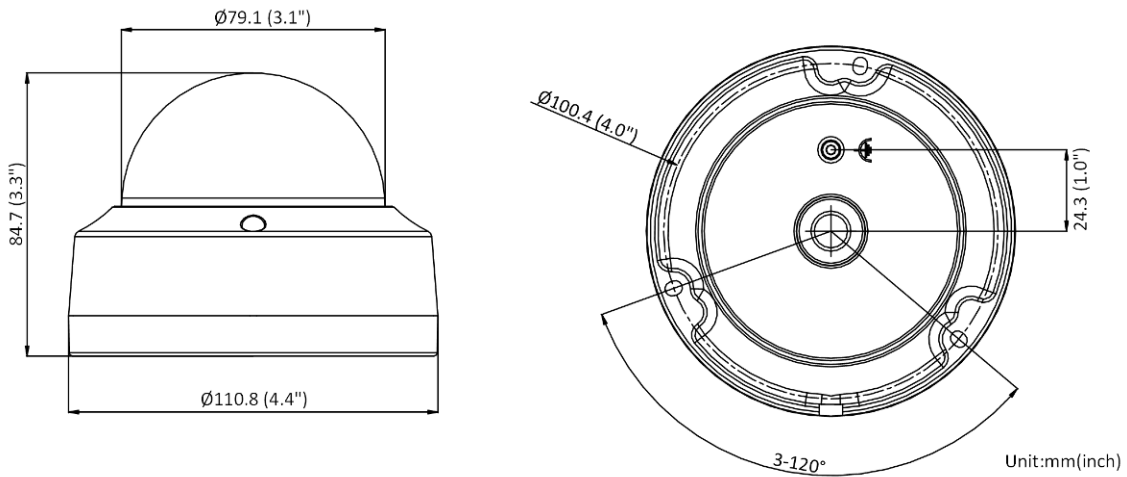

▪ **Available Model**

- DS-2CD2121G0-I (2.8/4/6 mm)
- DS-2CD2121G0-IS (2.8/4/6 mm)
- DS-2CD2121G0-IW (2.8/4 mm)
- DS-2CD2121G0-IWS (2.8/4 mm)

▪ **Dimension**

▪ **Accessory**

▪ **Optional**

DS-1280ZJ-DM18 Junction Box	DS-1259ZJ Inclined Ceiling Mount	DS-1250ZJ Water-proof	DS-1272ZJ-110 Wall Mount	DS-1275ZJ-SUS Vertical Pole Mount
DS-1272ZJ-110B Wall Mount	DS-1258ZJ Wall Mount	DS-1276ZJ-SUS Corner Mount	DS-1271ZJ-110 Pendant Mount